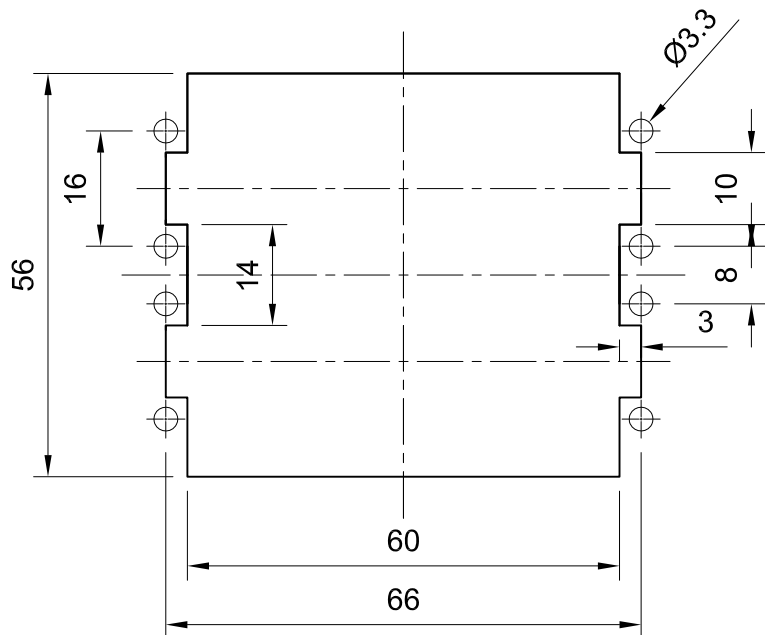

Panel cut out

 InKonn (Suzhou) Electric Technology Co.,Ltd.	All Dimensions in mm Original Size DIN A4	Date 2019-05-14	Drawing No. TC5957175	Rev. A00	Scale 1:1
	Part No. 10 30 032 2100	Created by Shuxu Huang	Checked by Yiyi Luo	Page 1/1	Type Name IA-032-CM(1-16+17-32)